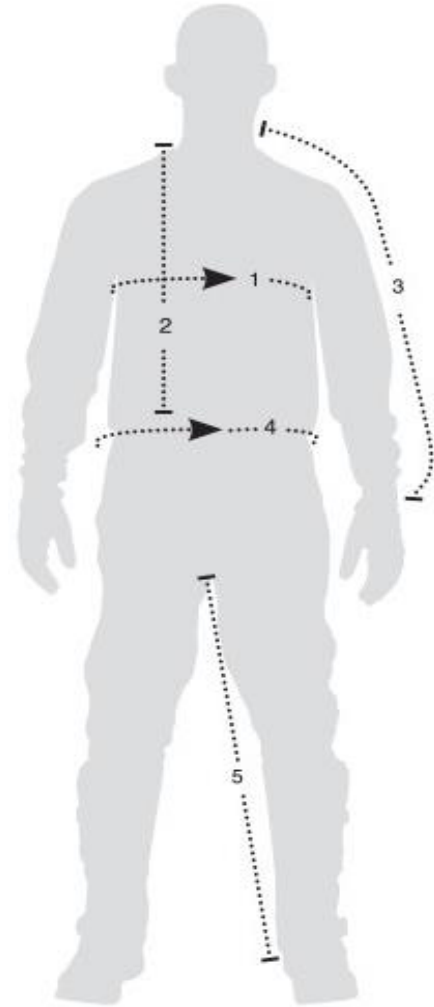

ATLAS COVERALL SIZING CHART

COVERALL SIZING

Inches

Sizes	Chest	Waist	Weight
34R	34	28	140
36R	36	30	150
38R	38	32	160
40R	40	34	170
42R	42	36	180
44R	44	38	190
46R	46	40	200
48R	48	42	210
50R	50	44	220
52R	52	46	230
54R	54	48	240
56R	56	50	250
58R	58	52	260
60R	60	54	270
62R	62	56	280
64R	64	58	290
66R	66	60	300

Available in Tall sizes as well, Tall Sizes are Longer than Regular by 1" in the arms, 3" in legs and 1" in the body of the garment.

Chest Stand naturally, Measure full circumference under your arms.

Waist Stand naturally, remove your belt, measure the full circumference at natural waist, just above hip bones.

Regular generally fits people between 5'6" to 5'11"

Tall generally fits people between 5'11" to 6'3"

Please remember that this sizing guide is just a guide and that every persons body shape varies, so fit may vary from person to person.

Atlas Workwear Ltd.

4727 101 Steet Edmonton, AB T6E 5C6

TF: 1(866) 688-5878

Tel: 1(780) 249-5878

Info@atlasworkwear.ca